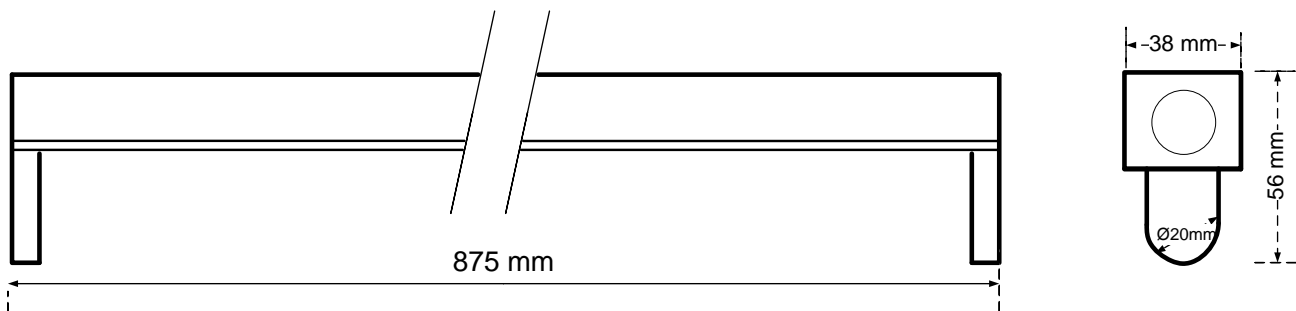

805-032

General Information

Order Code	805-032
Product Description	CYFELCO B T5 1X21W HF
Application	Offices, shops, educational and public centres, etc.
Installation	Ceiling Surface Mounted Luminaire
Luminaire type	Slim Line Batten for T5 Lamps
Light Source	T5 Fluorescent Tube
Number of light sources	1 pc (not included)
Gear	Vossloh-Schwabe Electronic Ballast (HF)
Dimming	Not Dimmable
Standards	2014/30/EU Electromagnetic Compatibility Directive 2014/35/EU Low Voltage Directive
CE mark	Yes
Warranty	X years

Electrical Data

Lamp Power	21 W
Input voltage	220-240 V
Input Frequency	50-60 Hz
Protection class	Class I

Mechanical Characteristics

Housing Material	Sheet steel 0,5mm
Surface Finish	White powder coating (RAL 9003)
Ingress protection code	IP 20 [Finger-protected]
Mechanical impact protection code	IK03
Dimensions LxWxH	875x38x56mm

Logistics

Packing	1 pc per resistant carton
Net weight	xx kg
Gross weight	xx kg
Volume	Xx m ³

Dimensional Drawing

ELMASCO INDUSTRIES S.A.

Head Office : 44 K. Palama, 14343 N. Chalkidona, Athens, Greece

Production Plant : Ag. Adrianos, 21100 Nafplio, Greece